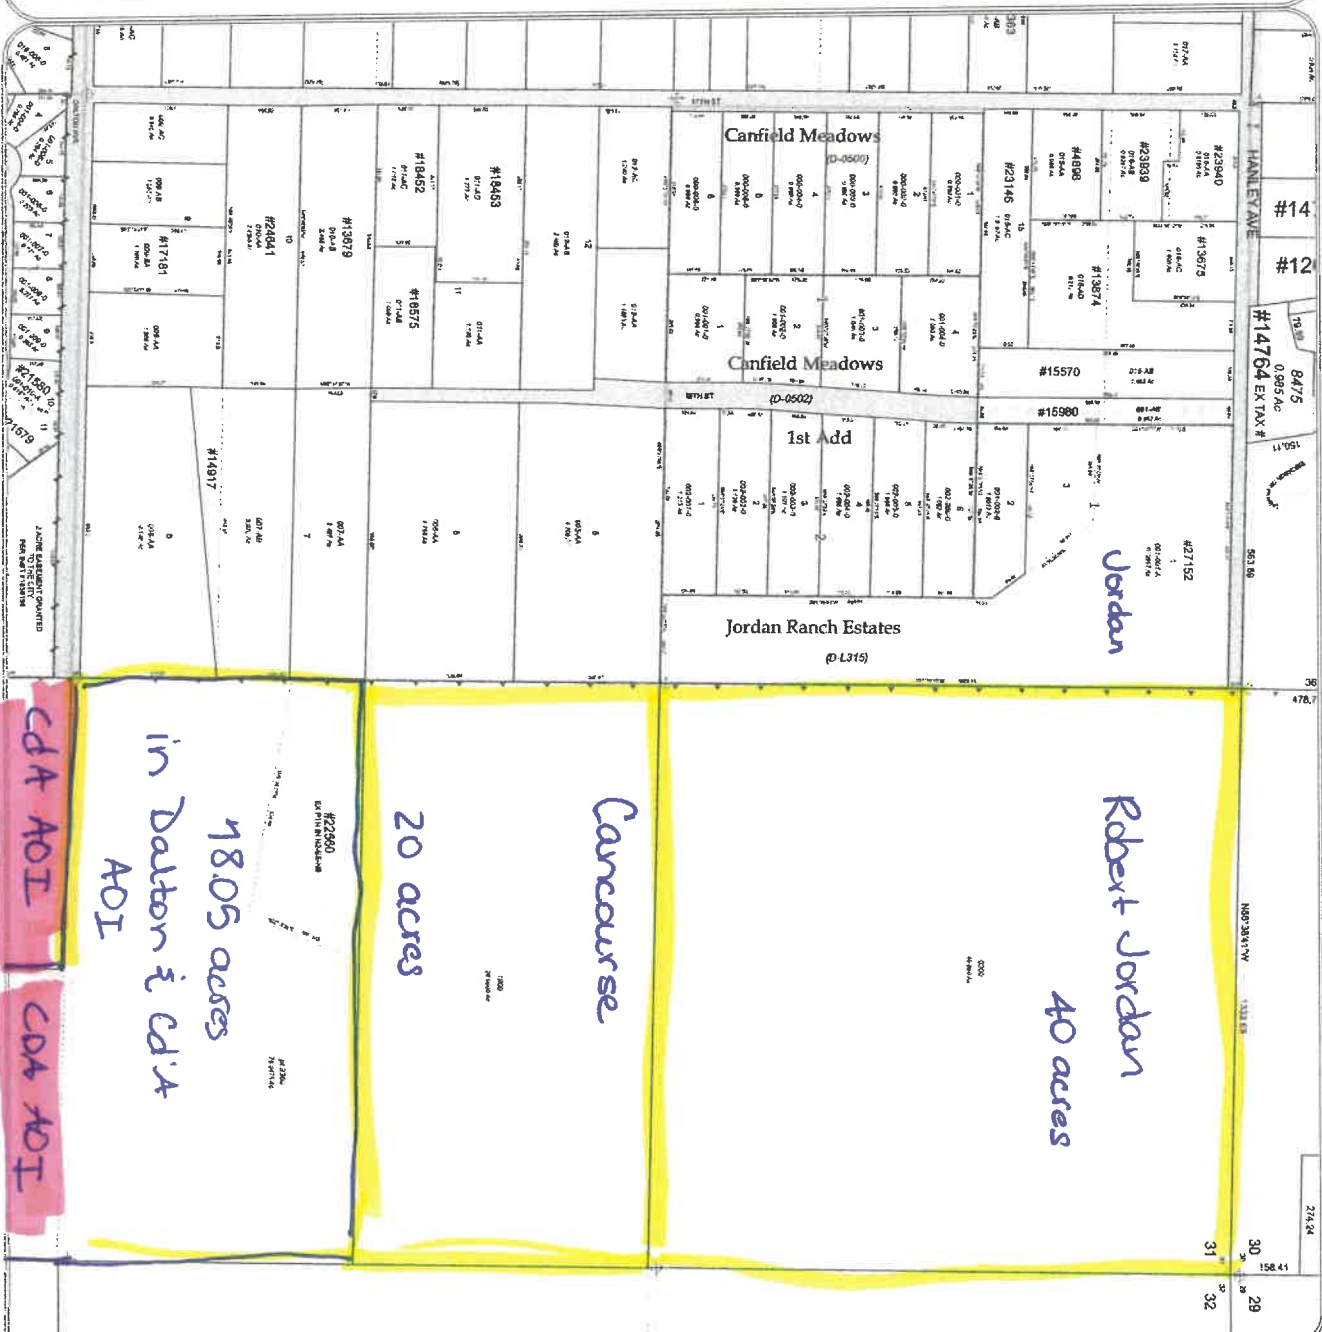

Kootenai County, Idaho

Map Revisions

Notes:

- 06/05/04 - VAWW
- 01/02/06 - VAWW
- 01/22/09 - AB
- 07/28/09 - FT
- 11/09/09 - ET
- 01/02/10 - JGB
- 01/02/10 - JGB
- 01/25/12 - VAWW
- 02/17/12 - ET
- 08/13/12 - ET
- 10/09/13 - CB
- 02/10/15 - TH
- 01/29/17 - TV
- 06/09/19 - JP
- 12/22/22 - AB
- 06/27/23 - AB
- 06/27/23 - AB

Legend

- Sub-code
- Parcel
- Legal Acreage
- Road Right of Way
- Private Roads
- Plan Boundaries
- City Limits
- GCDB Corners
- GCDB Lines

Mapfile: 51N03W31NE

NE Sec. 31 Twp 51 N. R. 3 W. B. M.